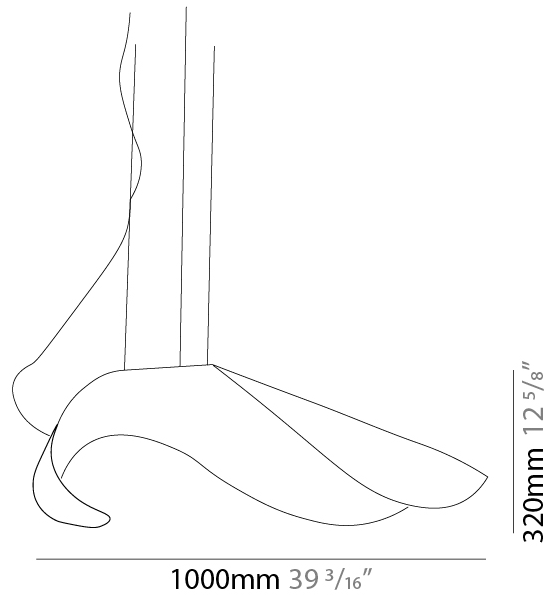

GENERAL

Series: Non So!
Brand: Knikerboker
Division: Design
Mounting Type: Suspension
Mounting Location: Ceiling
Subcategory: Pendant

PHYSICAL

Shape: Round
Diameter (mm): 1000
Diameter (in): 39 3/8
Width (mm): 320
Width (in): 12 5/8
Extension (mm): 2000
Extension (in): 78 3/4
Light Distribution: Asymmetric
Fixture Finish: EWH / EBK / MAN / COF / PRD / SLF / GLF / CLF / BRL / EWS / EWG / EWC / EWR / EBS / EBG / EBC / EBC / EBB / MAS / MAD / MAC / MAB / COS / CGO / CCL / CBL / PRS / PRG / PRC / PRB
Fixture Material: Metal
Cable Details: 3 Steel Cables 2000mm / 78 3/4 / Silicon Cable 2000mm / 78 3/4

ELECTRICAL

Lamp Type: LED
Bulb Included: Bulb Included
Total Output Wattage (W): 30
Dimming: Tri-Mode (Non-Dimming and Phase Dimming (120Vac only) and 0-10V Dimming)
Driver Included: Yes
Driver Location: Integrated
Driver Type: Constant Current - Universal
Driver Class: Class 2
Input Voltage (V): 120 - 277
Constant Current (MA): 250
Upon Request: 0-10Vdc dimming / Phase dimming @120Vac / 277Vac

LED

Number of LEDs: 3
Color Temperature (°K): 3000
Max. Delivered Lumen (lm): 3300
CRI: >85 CRI
Lamp Life (hrs): 50000

OPTICAL

RATINGS AND CERTIFICATIONS

Certified By: CSA Certified to UL and CSA Standards
IP rating: IP20