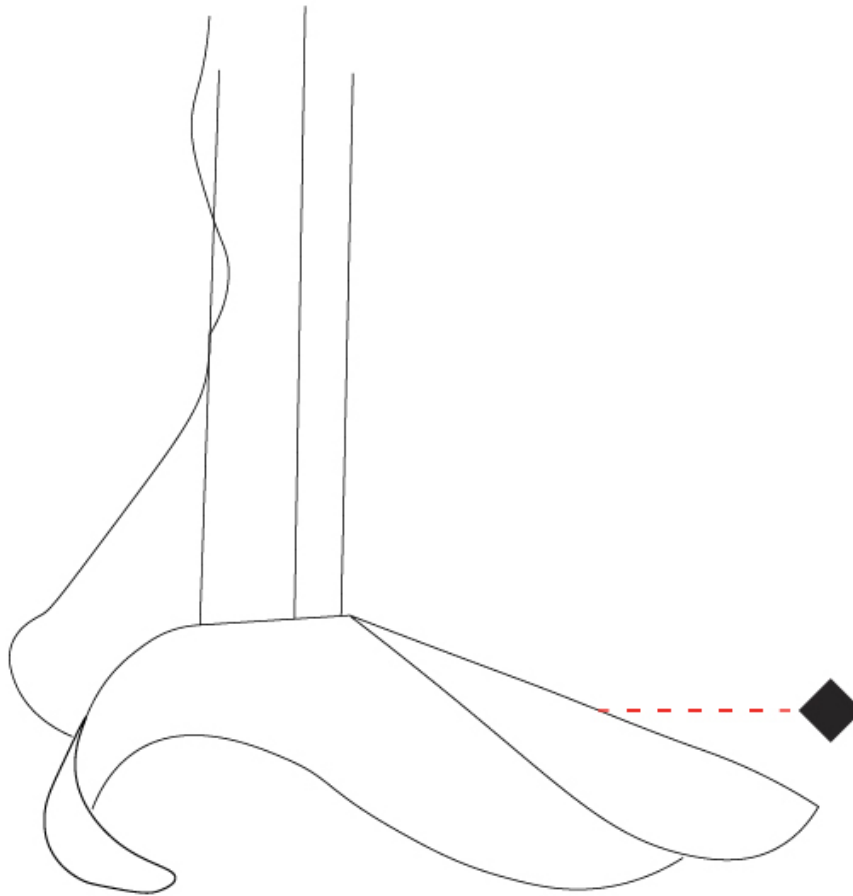

D131483-

PROJECT _____

TYPE _____

SPECIFIER _____

QUANTITY _____

DATE _____

D