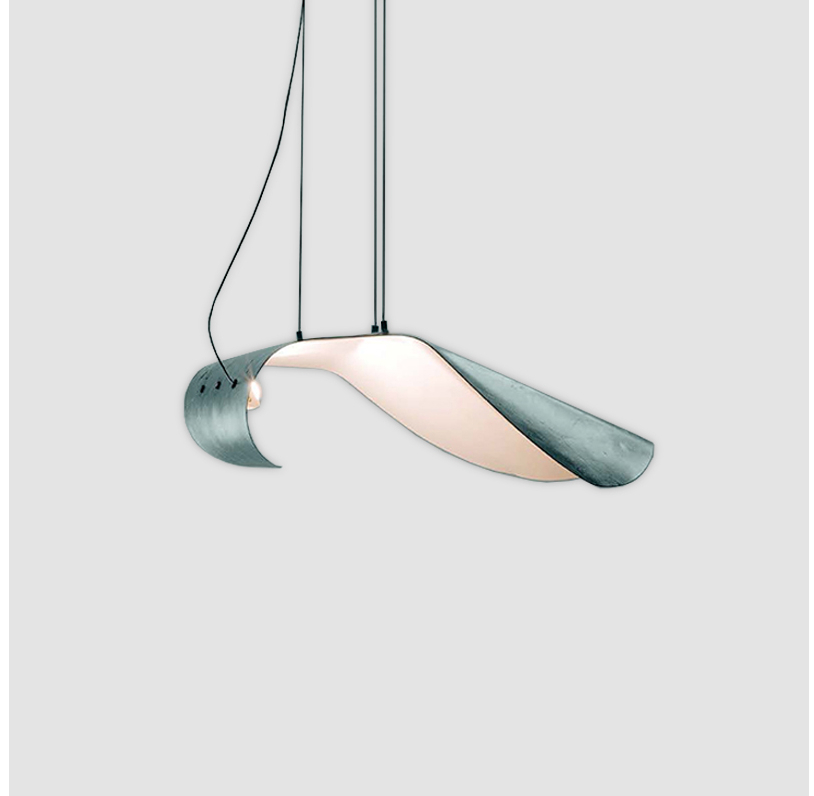

GENERAL

Series: Non So!
Brand: Knikerboker
Division: Design
Mounting Type: Suspension
Mounting Location: Ceiling
Subcategory: Pendant

PHYSICAL

Shape: Round
Diameter (mm): 750
Diameter (in): 29 1/2
Height (mm): 280
Height (in): 11
Extension (mm): 2000
Extension (in): 78 3/4
Light Distribution: Asymmetric
Installation Requirement: Silicon Cable 2000mm / 78 3/4
Fixture Finish: EWH / EBK / MAN / COF / PRD / SLF / GLF / CLF / BRL / EWS / EWG / EWC / EWR / EBS / EBG / EBC / EBB / MAS / MAD / MAC / MAB / COS / CGO / CCL / CBL / PRS / PRG / PRC / PRB
Fixture Material: Metal
Cable Details: 3 Steel Cables 2000mm / 78 3/4 / Silicon Cable 2000mm / 78 3/4

ELECTRICAL

Lamp Type: LED
Total Output Wattage (W): 20
Dimming: Tri-Mode (Non-Dimming and Phase Dimming (120Vac only) and 0-10V Dimming)
Driver Included: Yes
Driver Location: Integrated
Driver Type: Constant Current - Universal
Driver Class: Class 2
Input Voltage (V): 120 - 277
Constant Current (MA): 250
Upon Request: 0-10Vdc dimming / Phase dimming @120Vac / 277Vac

LED

Number of LEDs: 2
Color Temperature (°K): 3000
Max. Delivered Lumen (lm): 2200
CRI: >85 CRI
Lamp Life (hrs): 50000

OPTICAL

RATINGS AND CERTIFICATIONS

Certified By: CSA Certified to UL and CSA Standards
IP rating: IP20